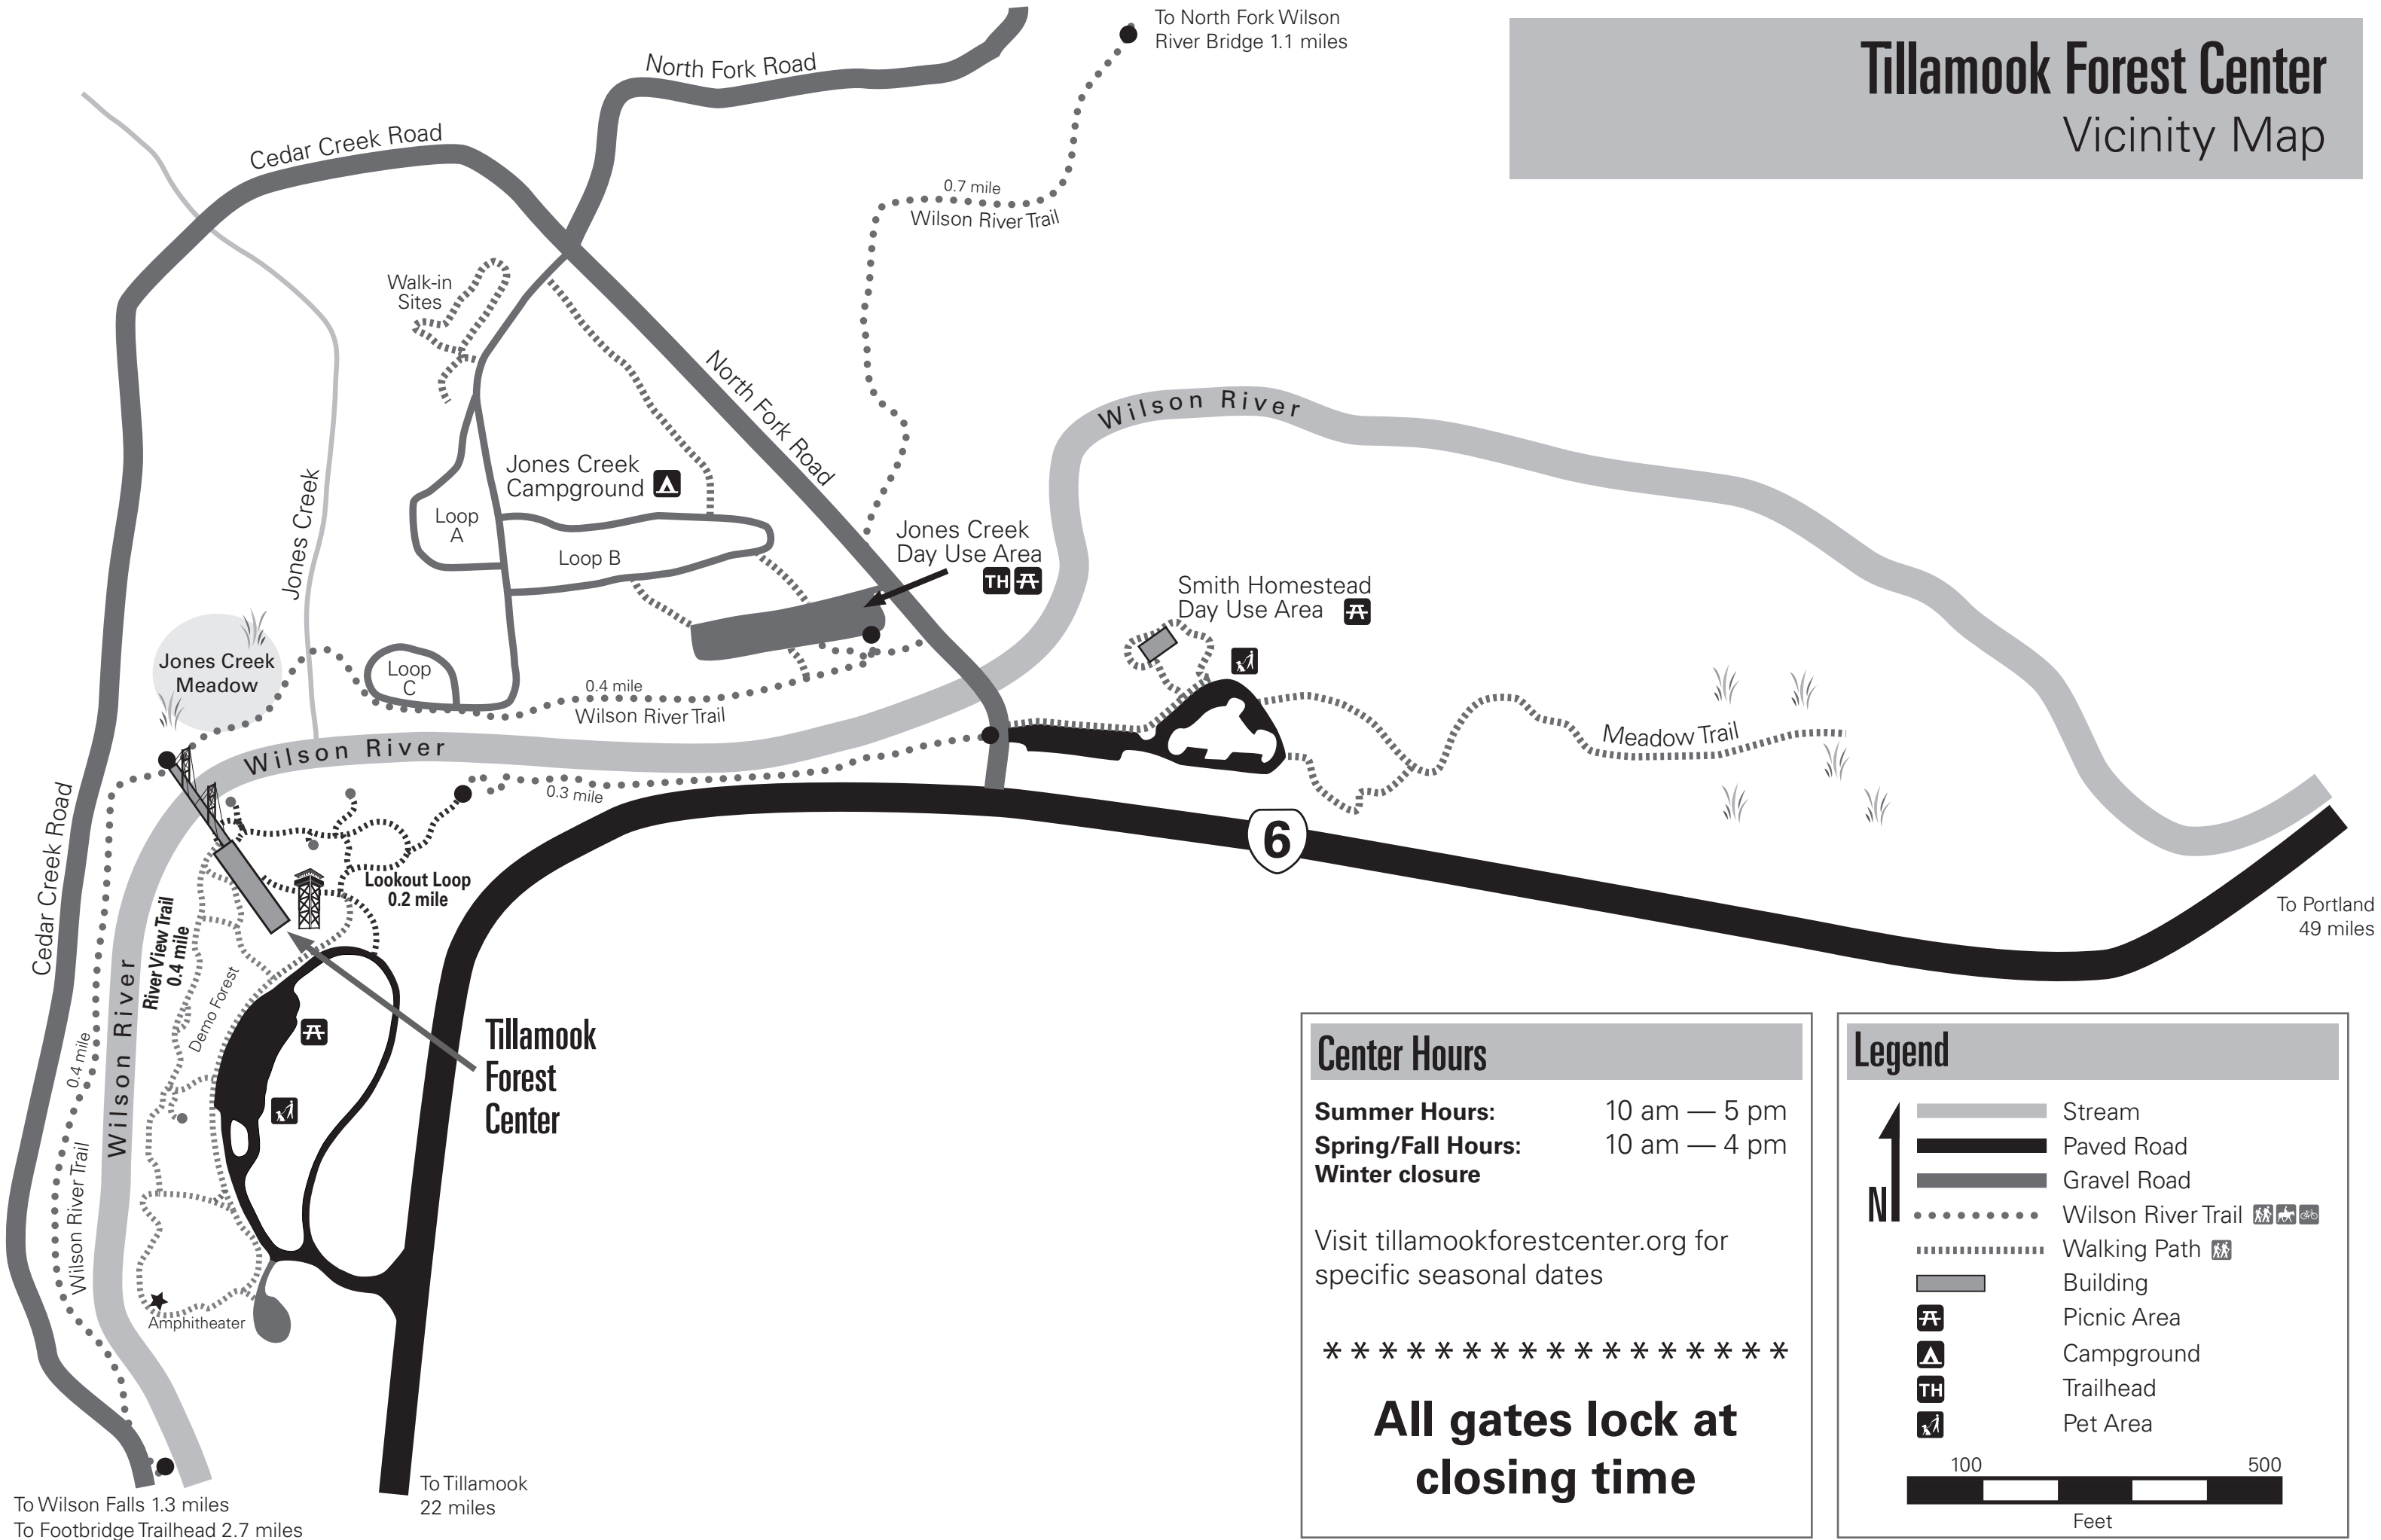

Tillamook Forest Center Vicinity Map

Center Hours

Summer Hours: 10 am — 5 pm
Spring/Fall Hours: 10 am — 4 pm
Winter closure

Visit tillamookforestcenter.org for specific seasonal dates

All gates lock at closing time

Legend

- Stream
 - Paved Road
 - Gravel Road
 - Wilson River Trail
 - Walking Path
 - Building
 - Picnic Area
 - Campground
 - Trailhead
 - Pet Area
- 100 500
Feet