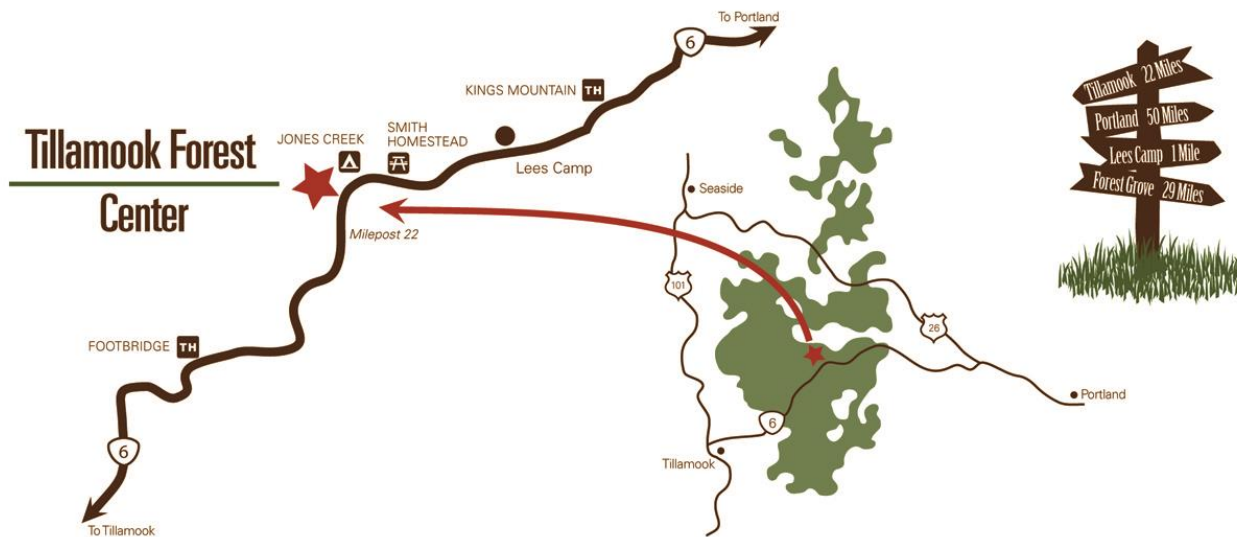

Directions

Driving Directions

Your program will take place at the **Tillamook Forest Center**. Please provide a copy of the directions to your bus company when making your transportation arrangements. Please ensure adequate travel time. It is best to have a bus dedicated to your field trip visit for the entire day, instead of a bus that is assigned to routes. This avoids late arrivals and early departures due to bus routes and reducing program offerings. Late arrivals or early departures of 15 minutes or more will result in a program modification which will require cutting part of the program (shortening lunch is not an option for staff). The inability to participate for the entire duration of the field trip will jeopardize the ability for teachers/group leaders to schedule future field trips.

From Portland

Travel west from Portland on the Sunset Highway (US 26) toward the Oregon Coast. Take Exit 53 marked "Highway 6 | Tillamook". This is a left-side exit. Continue 29 miles west on Highway 6. The **Tillamook Forest Center** and the **Smith Homestead Day-Use Area** are both located between mileposts 22 and 23. The center is about one quarter mile west of the Smith Homestead.

From Tillamook

Travel east from Tillamook on Highway 6. The **Tillamook Forest Center** and the **Smith Homestead Day-Use Area** are both located between mileposts 22 and 23.

For student safety, please use the curb closest to the building to unload and load at the bus shelter. After unloading the bus driver will park in the RV/bus parking slots. We ask bus drivers return to the bus loading area at the end of the day for student safety.

Lookout Loop Trail

Front Entrance

Front Entrance

Exhibit Hall

Front Plaza

Lookout Tower

Lookout Loop Trail

TO Parking Lot