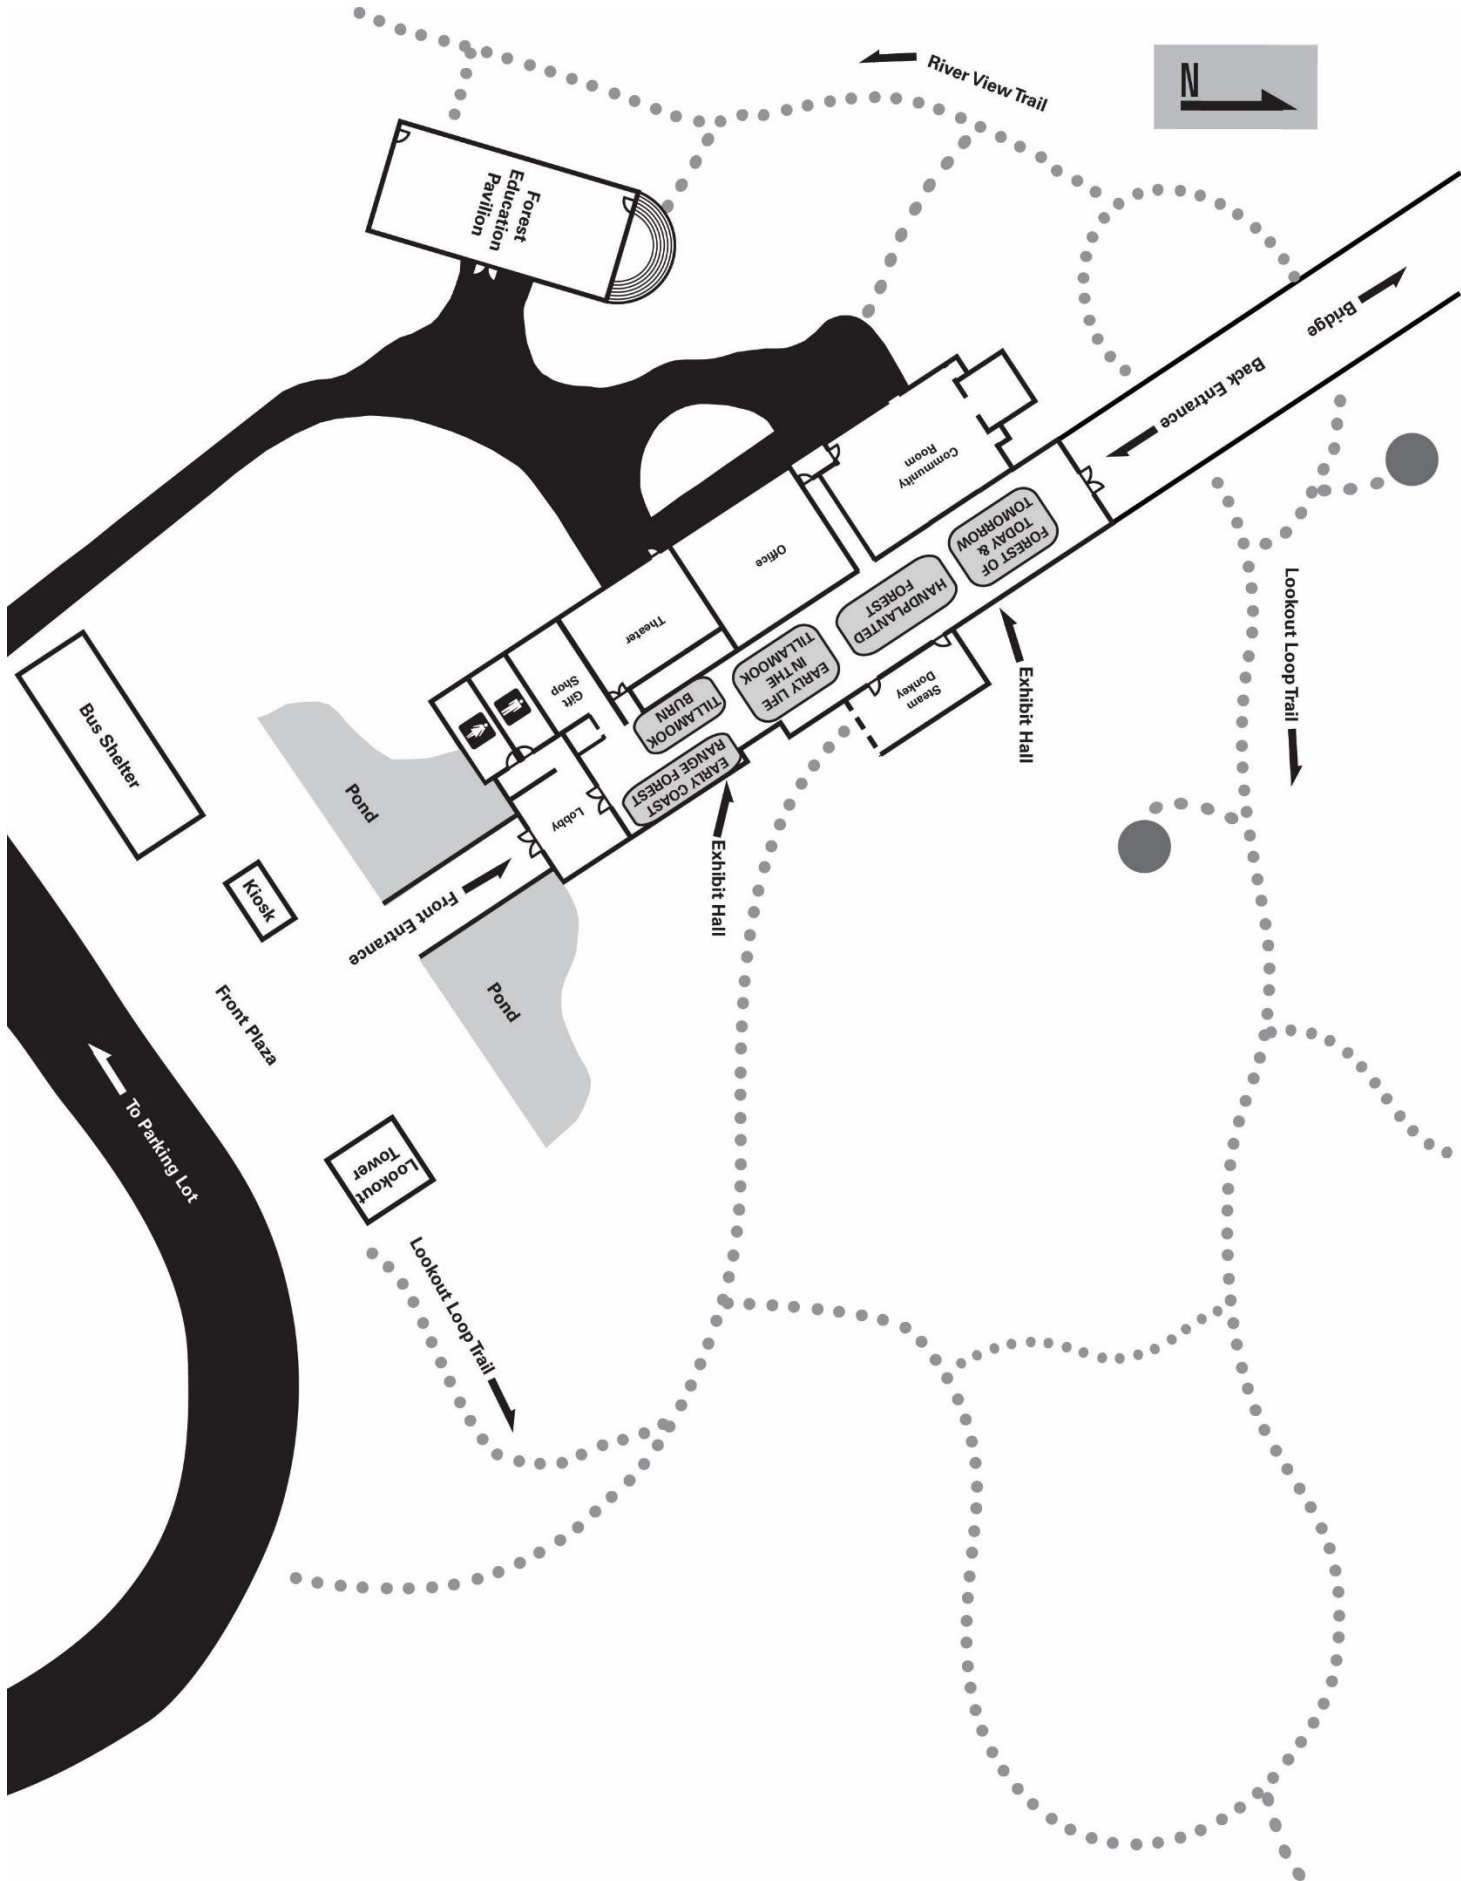

Directions

Driving Directions

Your program will take place at the **Tillamook Forest Center**. Please provide a copy of the directions to your bus company when making your transportation arrangements. Please ensure adequate travel time. It is best to have a bus dedicated to your field trip visit for the entire day, instead of a bus that is assigned to routes. This avoids late arrivals and early departures due to bus routes and reducing program offerings. Late arrivals or early departures of 15 minutes or more will result in a program modification which will require cutting part of the program (shortening lunch is not an option for staff). The inability to participate for the entire duration of the field trip will jeopardize the ability for teachers/group leaders to schedule future field trips.

From Portland

Travel west from Portland on the Sunset Highway (US 26) toward the Oregon Coast. Take Exit 53 marked "Highway 6 | Tillamook". This is a left-side exit. Continue 29 miles west on Highway 6. The **Tillamook Forest Center** and the **Smith Homestead Day-Use Area** are both located between mileposts 22 and 23. The center is about one quarter mile west of the Smith Homestead.

From Tillamook

Travel east from Tillamook on Highway 6. The **Tillamook Forest Center** and the **Smith Homestead Day-Use Area** are both located between mileposts 22 and 23.

For student safety, please use the curb closest to the building to unload and load at the bus shelter. After unloading the bus driver will park in the RV/bus parking slots. We ask bus drivers return to the bus loading area at the end of the day for student safety.

Lookout Loop Trail

Front Entrance

Front Entrance

Exhibit Hall

Front Plaza

Lookout Tower

Lookout Loop Trail

TO Parking Lot